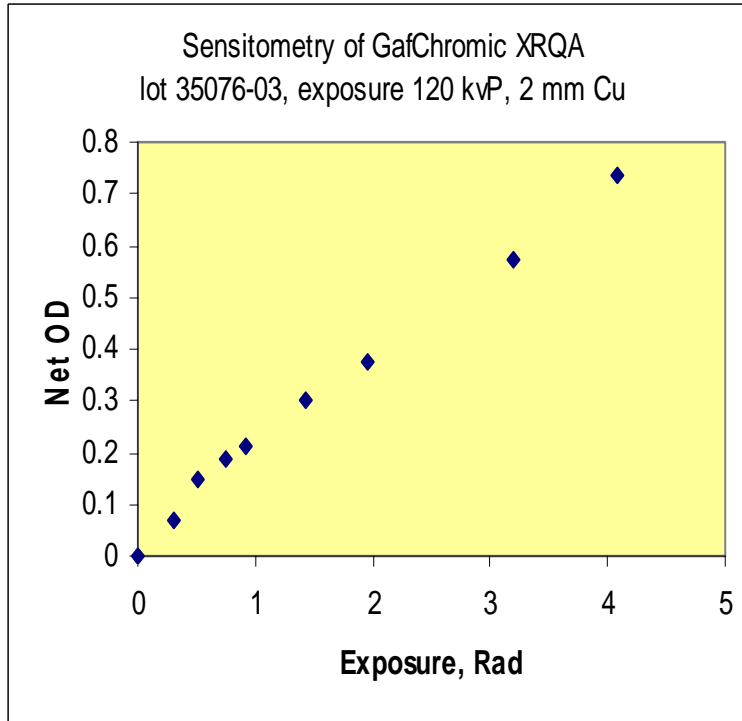

INTERNATIONAL SPECIALTY PRODUCTS

1361 Alps Road Wayne NJ 07470 • Tel: 973-628-4000

Sensitometric Response of GAFCHROMIC® XR-QA

STRUCTURE OF GAFCHROMIC® XR-QA